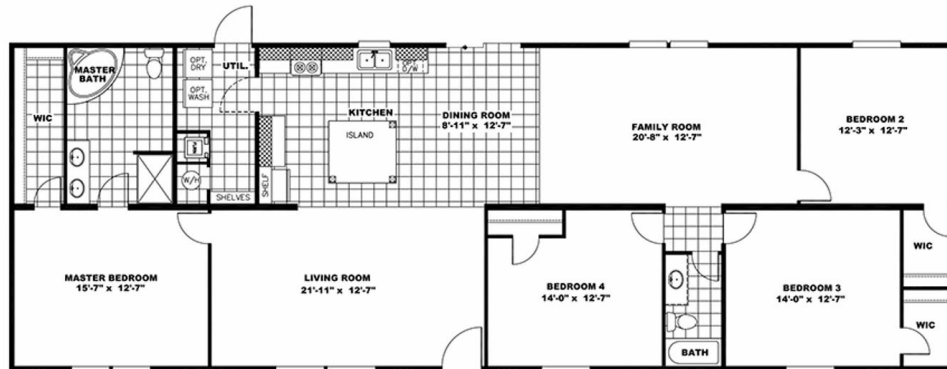

## NOW28764U "NOW ULTRA II"

Model number: 29NOW28764UH19

**3 beds • 2 baths • 2128 sq.ft. • 28' width • 76' depth**

Our home building facilities invest in continuous product and process improvements. Plans, dimensions, features, materials, specifications and availability are subject to change without notice or obligation. Renderings and floor plans are representative likenesses of our homes and may differ from the actual homes. We invite you to tour a Home Center near you and inspect the highest value in quality housing available or call (910) 755-3344 to speak with a Home Consultant. Copyright 2017, CMH. All rights reserved.